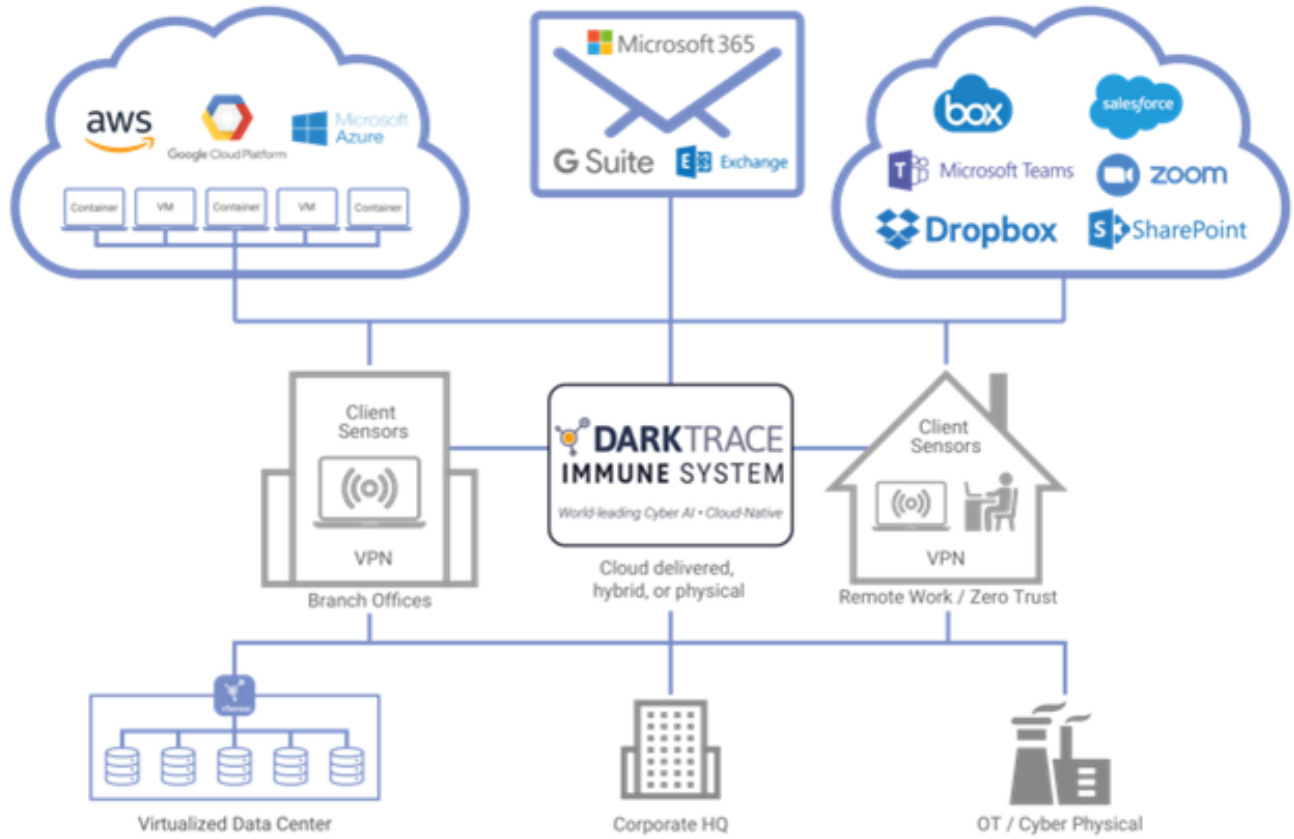

OCTOBER. 2020, PARTNERSHIP ANNOUNCEMENT

CYBERMOTIV & DARKTRACE

Cybermotiv & Darktrace Announce Cybersecurity
Partnership

Cybermotiv & Darktrace

October 21st 2020

Cybermotiv has announced a partnership with Darktrace, the world's leading cyber AI company. This new partnership will empower Cybermotiv's customers and community to detect and respond to in-progress attacks anywhere across their entire digital infrastructure with Darktrace's cyber AI, including the Cloud, SaaS, corporate networks, IoT and industrial control systems.

Darktrace was founded in 2013, and today its AI technology is relied on by over 4,000 organizations worldwide to identify and automatically fight back against fast-moving and sophisticated cyber-threats.

**Self-learning Cyber AI for your
dynamic workforce**

Detects what others miss
Responds in seconds
Interprets and visualizes

Protects Your Workforce & Infrastructure

INSIGHTS FROM CYBER-SECURITY PROFESSIONALS